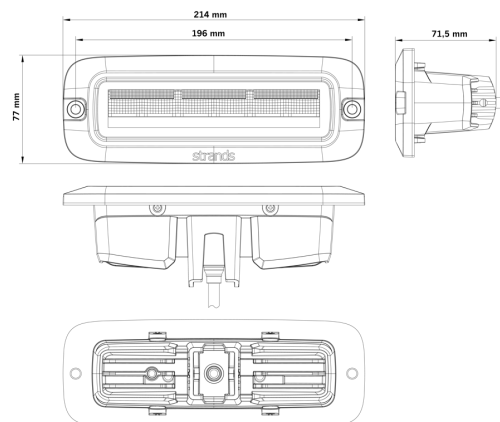

Part No. 809224

SIBERIA MO 4 FUNC. TAIL LIGHT WITH INDICATOR

SIBERIA MO 4 FUNC. TAIL LIGHT WITH INDICATOR

TAIL / BRAKE / IND / REV | 2M CABLE

One light. Multiple options. Meet Siberia MO, a brand-new tail light in the Siberia family with four E-approved functions.

Delivering the perfect lighting solution in one light with revolutionary mounting possibilities.

[Read more](#)

Voltage (DC)	10-32 V DC
Consumption	25 W
Functions	Indicator, Reverse light, Brake light, Tail light
Consumption specific function	Tail 5.5W, Reverse 4.2W, Indicator 5.0W, Brake 10.4W
Actual lumen	322 lm
1 lux @	14 m
Color temperature	5700 K
Beam pattern	Flood beam
Connection	Cable
Cable length	2500 mm
Color lens	Clear

Color LED's	White Red Amber
Material housing/chassi	Aluminium
Material lens	Polycarbonate
Length	214 mm
Depth	77 mm
Height	50 mm
Height including bracket	53.8 mm
IP-class	IP67/69K
Operating temperature	-30 · +65 °C
E-approved	Yes
ECE approval	R10.06, R148