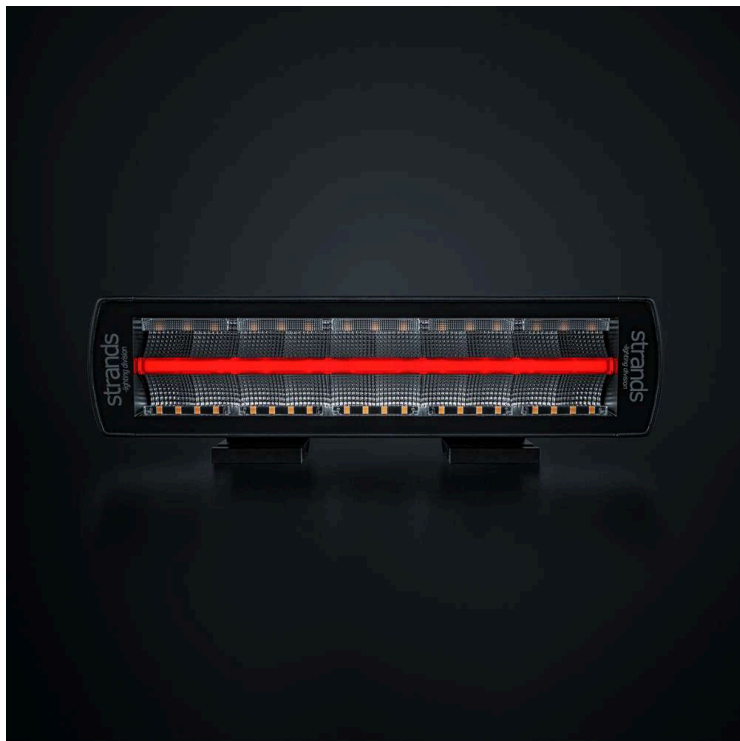

Part No. 809222

SIBERIA DRT 5 FUNC. TAIL LIGHT BAR 12"

SIBERIA DRT 5 FUNC. TAIL LIGHT BAR 12"

TAIL / BRAKE / IND / REV / WARNING

Siberia DRT is not just any ordinary tail light. It's designed to deliver exceptional performance, safety, and versatility, making it perfect for various activities.

[Read more](#)

Voltage (DC)	10-32 V DC
Consumption	50 W
Functions	Warning light, Indicator, Reverse light, Brake light, Tail light
Consumption specific function	Indicator 3.7W, Tail 9.9W, Reverse 4.4W, Brake 16.8W, Warning 9.3W
Actual lumen	588 lm
Color temperature	5700 K
Beam pattern	Flood beam
Connection	Cable
Cable length	2500 mm
Color lens	Clear
Color LED's	White Red Amber

Material housing/chassi	Aluminium
Material lens	Polycarbonate
Length	307 mm
Depth	71.6 mm
Height	76 mm
Height including bracket	89 mm
IP-class	IP68/69K
Operating temperature	-30 · +65 °C
E-approved	Yes
ECE approval	R10.06, R65, R148