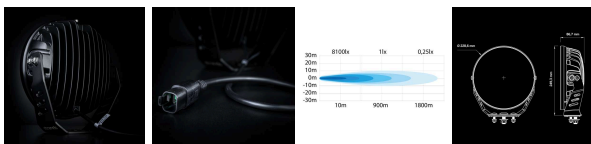

Part No. 809200

SIBERIA NRS DRIVING LIGHT 9"

SIBERIA NRS DRIVING LIGHT 9"

DISCONTINUED | 270992 REPLACEMENT

DISCONTINUED - Recommended replacement:

270992 Dominate the darkness with Siberia NRS. The ultimate presentation of Strands Lighting Division's signature. The most powerful driving light in our range.

[Read more](#)

| | |
|--------------------------------------|--|
| Voltage (DC) | 10-36 V DC |
| Consumption | 145 W |
| Functions | Amber Pos., White pos., Driving beam |
| Consumption specific function | Driving 145W, White pos. 6W, Amber pos. 6W |
| Actual lumen | 10485 lm |
| 1 lux @ | 926 m |
| Color temperature | 5700 K |
| Beam pattern | Long-distance beam |
| Connection | DT-4PIN |
| Cable length | 500 mm |
| Color lens | Clear |

| | |
|---------------------------------|---------------|
| Color LED's | White Amber |
| Material housing/chassi | Aluminium |
| Material lens | Polycarbonate |
| Length | 228.6 mm |
| Depth | 86.7 mm |
| Height | 228.6 mm |
| Height including bracket | 249.3 mm |
| IP-class | IP67/69K |
| Operating temperature | -20 - +45 °C |
| E-approved | No |
| ECE approval | R10.06 |