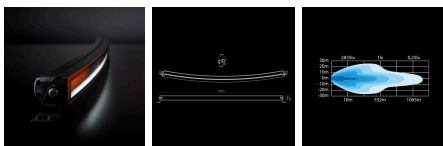

Part No. 809194

SIBERIA SRC LED BAR 42"

SIBERIA SRC LED BAR 42"

DISCONTINUED | REPLACEMENT 809418

Pioneering design and incredible light capacity. Let yourself be enchanted by Siberia Curved. A curved shape, appealing from all angles. An elegant look, even during the bright hours of the day.

[Read more](#)

Voltage (DC)	10-40 V DC	Material lens	Polycarbonate
Consumption	200 W	Length	1070.4 mm
Actual lumen	9472 lm	Depth	55.5 mm
1 lux @	472 m	Height	45 mm
Color temperature	5700 K	Height including bracket	65 mm
Beam pattern	Optimized beam	IP-class	IP69K
Connection	Cable	Operating temperature	-20 · +45 °C
Cable length	2500 mm	E-approved	Yes
Color lens	Clear	Reference number	50
Material housing/chassi	Aluminium		