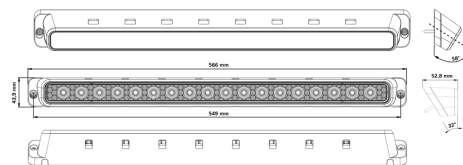

Part No. 809136

NUUK E-LINE SCENE LIGHT 80W

NUUK E-LINE SCENE LIGHT 80W

ADJUSTABLE INTENSITY

Strands Lighting Division is introducing an innovative and powerful way to light up your workspace. The new Nuuk 20" is a long, slim scene light with a wide beam.

[Read more](#)

Voltage (DC)	10-36 V DC
Consumption	80 W
Functions	Scene light, Adjustable intensity
Consumption specific function	Intensity 80W / 40W
Actual lumen	8200 lm
1 lux @	111 m
Color temperature	5000 K
Beam pattern	wide beam
Connection	Cable
Cable length	2500 mm

Color LED's	White
Material housing/chassi	Aluminium
Material lens	Polycarbonate
Length	566 mm
Depth	52.8 mm
Height	43.9 mm
IP-class	IP68/69K
Operating temperature	-40 · +60 °C
E-approved	No
ECE approval	R10.06