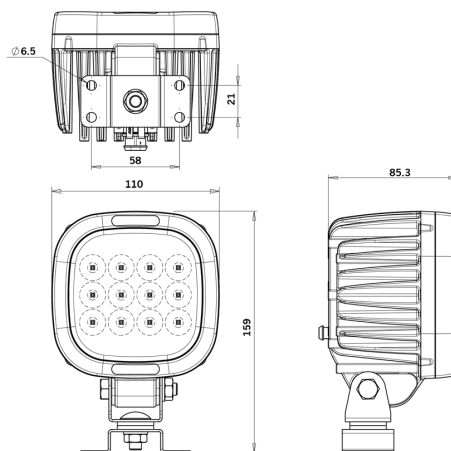

Part No. 8090-7000

# FREEDOM LEGACY WORK LIGHT 58W

✓ 5000K

✓ IP68

✓ 2.5 M CABLE

### SUPER SEAL-2PIN

The Freedom Legacy work light 58W is built for professionals who need powerful illumination, dependable reliability, and a clean, modern design.

[Read more](#)

Voltage (DC)	10-32 V DC
Consumption	58 W
Functions	work light
Actual lumen	6879 lm
Color temperature	5000 K
Beam pattern	Flood beam
Connection	Super Seal-2PIN
Cable length	2500 mm
Color lens	Clear
Color LED's	White

Material housing/chassi	Aluminium
Material lens	Plastic
Length	129 mm
Depth	110 mm
Height	85.3 mm
Height including bracket	159 mm
IP-class	IP66/68
Operating temperature	-35 · +45 °C
E-approved	No
ECE approval	R10.05