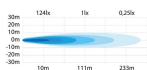

---

<b>Voltage (DC)</b>	10-32 V DC	<b>Material housing/chassi</b>	Aluminium
<b>Functions</b>	Driving beam	<b>Material lens</b>	Polycarbonate
<b>Consumption specific function</b>	Driving 25W	<b>Length</b>	276 mm
<b>Actual lumen</b>	1746 lm	<b>Depth</b>	56.5 mm
<b>Beam pattern</b>	Focused beam	<b>Height</b>	56.5 mm
<b>Connection</b>	Cable	<b>IP-class</b>	IP69K
<b>Color lens</b>	Clear	<b>E-approved</b>	No