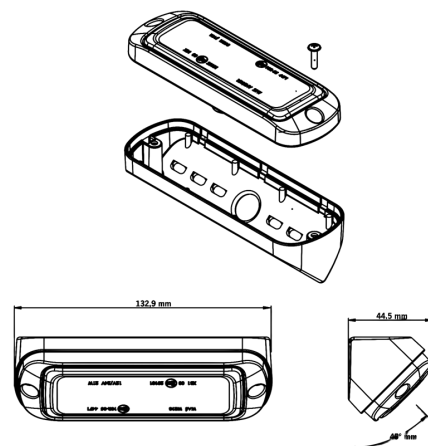

Part No. 800701

FREEDOM SCENE LIGHT 16W

✓ 1600 LUMEN

✓ IP6K9K

✓ 1 M CABLE

FREEDOM SCENE LIGHT 16W

10-32V | FLOOD BEAM

The Freedom scene light 16W is developed to deliver wide and efficient area lighting with a slim and flexible installation design.

[Read more](#)