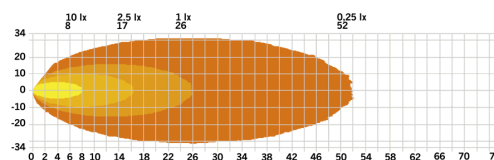

Part No. 800701

FREEDOM SCENE LIGHT 16W

✓ 1600 LUMEN

✓ IP6K9K

✓ 1 M CABLE

FREEDOM SCENE LIGHT 16W

10-32V | FLOOD BEAM

The Freedom scene light 16W is developed to deliver wide and efficient area lighting with a slim and flexible installation design.

[Read more](#)

Voltage (DC)	10-32 V DC
Consumption	16 W
Functions	Scene light
Actual lumen	1600 lm
1 lux @	26 m
Color temperature	5700 K
Beam pattern	Flood beam
Connection	Cable
Cable length	1000 mm
Color lens	Clear
Color LED's	White

Material housing/chassi	Aluminium
Material lens	Polycarbonate
Length	132.9 mm
Depth	15.4 mm
Height	43.9 mm
CC	120 mm
IP-class	IP6K9K
Operating temperature	-40 - +40 °C
E-approved	No
ECE approval	R10.06