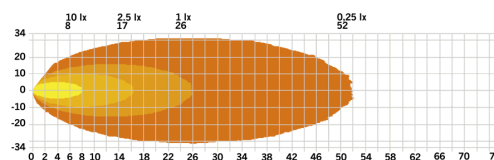

Voltage (DC)	10-32 V DC
Consumption	16 W
Functions	Scene light
Actual lumen	1600 lm
1 lux @	26 m
Color temperature	5700 K
Beam pattern	Flood beam
Connection	Cable
Cable length	1000 mm
Color lens	Clear
Color LED's	White

Material housing/chassi	Aluminium
Material lens	Polycarbonate
Length	132.9 mm
Depth	15.4 mm
Height	43.9 mm
CC	120 mm
IP-class	IP6K9K
Operating temperature	-40 - +40 °C
E-approved	No
ECE approval	R10.06