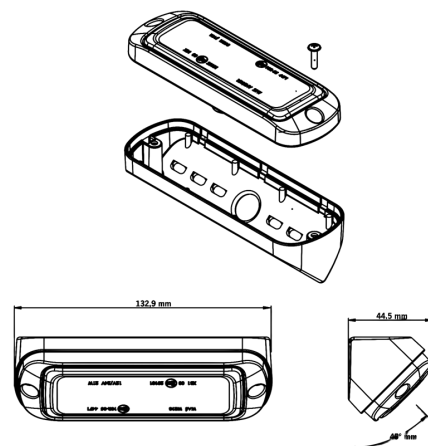

Part No. 800701

FREEDOM SCENE LIGHT 16W

✓ 1600 LUMEN

✓ IP6K9K

✓ 1 M CABLE

FREEDOM SCENE LIGHT 16W

10-32V | FLOOD BEAM

The Freedom scene light 16W is developed to deliver wide and efficient area lighting with a slim and flexible installation design.

[Read more](#)

Voltage (DC)	10-32 V DC
Consumption	16 W
Functions	Scene light
Actual lumen	1600 lm
1 lux @	26 m
Color temperature	5700 K
Beam pattern	Flood beam
Connection	Cable
Cable length	1000 mm
Color lens	Clear
Color LED's	White

Material housing/chassi	Aluminium
Material lens	Polycarbonate
Length	132.9 mm
Depth	15.4 mm
Height	43.9 mm
CC	120 mm
IP-class	IP6K9K
Operating temperature	-40 - +40 °C
E-approved	No
ECE approval	R10.06