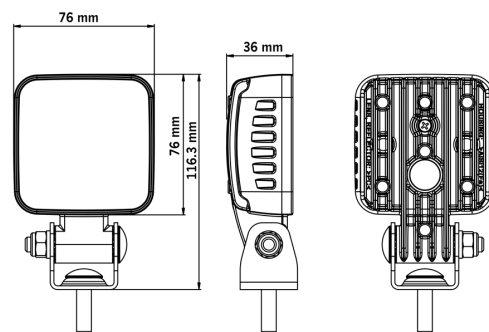

# FREEDOM WORK LIGHT 11W

✓ 1 LUX @ 19 M

✓ 10-70V

✓ 900 LM

## FREEDOM WORK LIGHT 11W

10-70V

The Freedom work light 11W is a compact, efficient lighting solution designed for professionals who need dependable visibility without unnecessary bulk.

[Read more](#)

Voltage (DC)	10-70 V DC
Consumption	11 W
Functions	work light
Actual lumen	900 lm
1 lux @	19 m
Color temperature	5700 K
Beam pattern	Flood beam
Connection	Cable
Cable length	2500 mm
Color lens	Clear
Color LED's	White

Material housing/chassi	Aluminium
Material lens	Polycarbonate
Length	76 mm
Depth	36 mm
Height	102 mm
Height including bracket	116 mm
IP-class	IP6K9K
Operating temperature	-40 · +40 °C
E-approved	No
ECE approval	R10.06