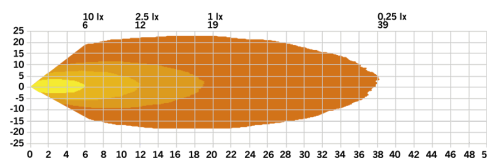

Voltage (DC)	10-70 V DC
Consumption	11 W
Functions	work light
Actual lumen	900 lm
1 lux @	19 m
Color temperature	5700 K
Beam pattern	Flood beam
Connection	Cable
Cable length	2500 mm
Color lens	Clear
Color LED's	White

Material housing/chassi	Aluminium
Material lens	Polycarbonate
Length	76 mm
Depth	36 mm
Height	102 mm
Height including bracket	116 mm
IP-class	IP6K9K
Operating temperature	-40 · +40 °C
E-approved	No
ECE approval	R10.06