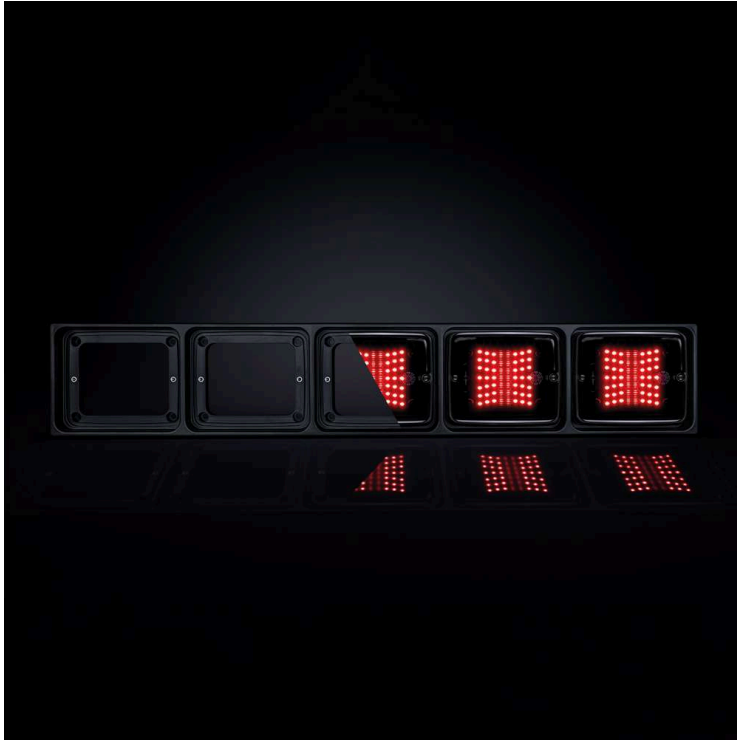

Part No. 800640

IZE LED FRAME 5XSQUARE

IZE LED FRAME 5XSQUARE

FITS: IZE LED / FOR9T SERIES SQUARE TAIL LIGHTS

Enhance your vehicle's aesthetics with the IZE LED frame. A sleek housing for your IZE LEDs. Designed for effortless and stylish installation. Ready to boost your passion.

[Read more](#)

Material housing/chassi

ABS

Length

744.5 mm

Depth

131.5 mm

Height