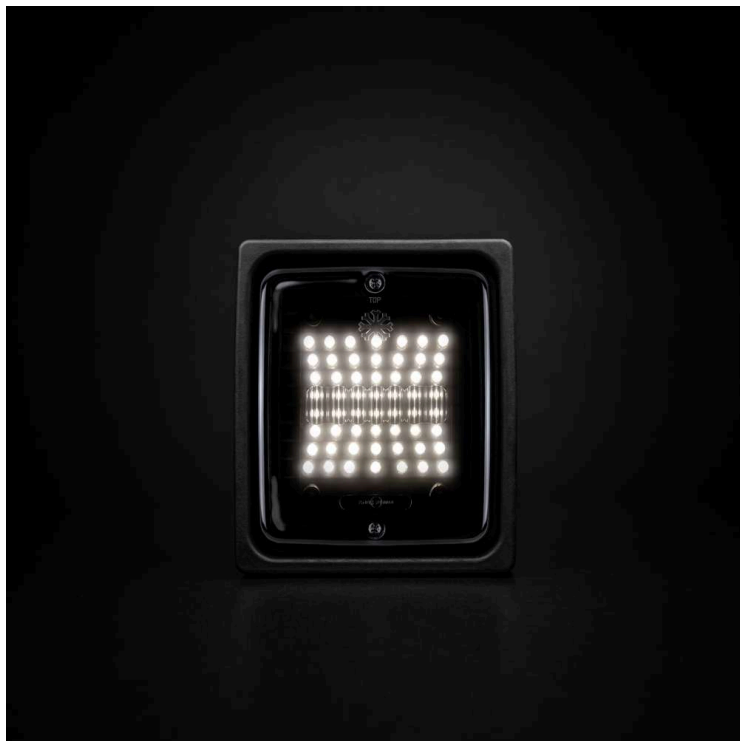

Part No. 800634

DARK KNIGHT IZE LED REVERSE LIGHT SQUARE

DARK KNIGHT IZE LED REVERSE LIGHT SQUARE

24V | 2.5M CABLE

Strands Lighting Division's best-selling light of all time. The IZE LED series has revolutionized the market and consists of rectangular and round lights in clear-tinted, dark, or colored lenses, offering different functions...

[Read more](#)

Voltage (DC)	24 V DC	Material lens	Polycarbonate
Consumption	4 W	Length	130 mm
Functions	Reverse light	Depth	45 mm
Connection	Cable	Height	110 mm
Cable length	2500 mm	CC	115 mm
Color lens	Dark	IP-class	IP66
Color LED's	White	E-approved	Yes
Material housing/chassi	Polycarbonate	ECE approval	R10.06, R23
