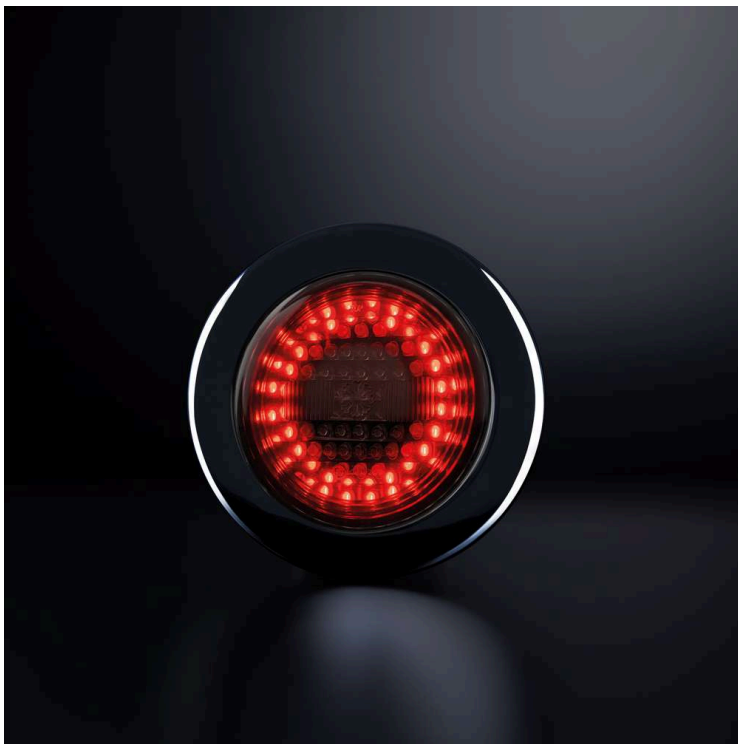

Part No. 800624

DARK KNIGHT IZE LED REVERSE/FOG

DARK KNIGHT IZE LED REVERSE/FOG LIGHT ROUND

10-32V | 2.5M CABLE

Strands Lighting Division's best-selling light of all time. The IZE LED series has revolutionized the market and consists of rectangular and round lights in clear-tinted, dark, or colored lenses, offering different functions...

[Read more](#)

Voltage (DC)	10-32 V DC	Material housing/chassi	Polycarbonate
Consumption	7.5 W	Material lens	Polycarbonate
Functions	Reverse light, Fog light	Depth	49 mm
Consumption specific function	Reverse 3.7W, Fog 3.5W	IP-class	IP67
Connection	Cable	Operating temperature	-35 · +45 °C
Cable length	2500 mm	E-approved	Yes
Color lens	Clear tinted	ECE approval	R10.05, R23, R38
Color LED's	White Red		
