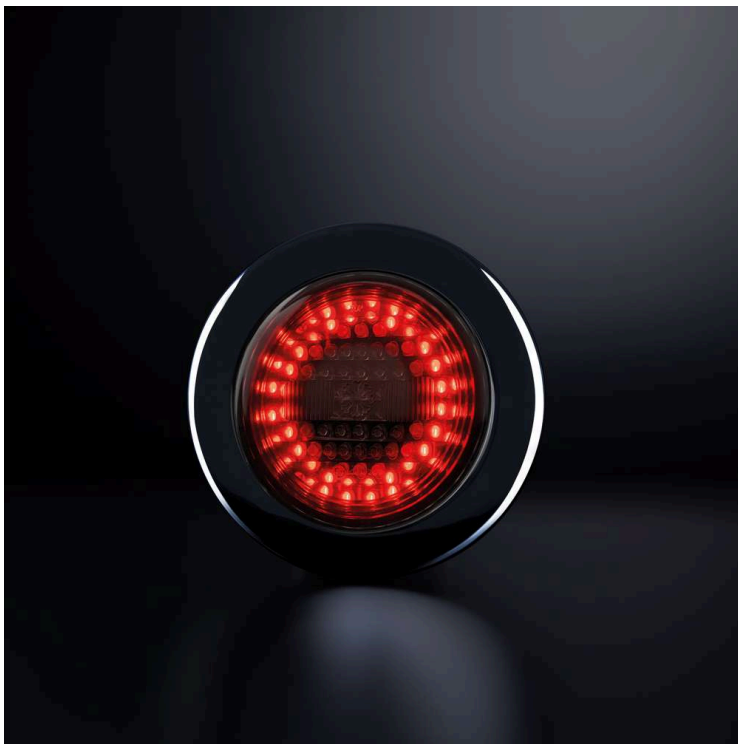

Part No. 800622

DARK KNIGHT IZE LED 3 FUNC. TAIL LIGHT

DARK KNIGHT IZE LED 3 FUNC. TAIL LIGHT ROUND RIGHT

TAIL/DYN. INDICATOR/BRAKE | 2.5M CABLE

Strands Lighting Division's best-selling light of all time. The IZE LED series has revolutionized the market and consists of rectangular and round lights in clear-tinted, dark, or colored lenses, offering different functions...

[Read more](#)

Voltage (DC)	10-32 V DC	Material housing/chassi	Polycarbonate
Consumption	17 W	Material lens	Polycarbonate
Functions	Brake light, Tail light, Dynamic indicator	Depth	49 mm
Consumption specific function	Tail 2.6W, Indicator 7W, Brake 7W	IP-class	IP67
Connection	Cable	Operating temperature	-35 · +45 °C
Cable length	2500 mm	E-approved	Yes
Color lens	Clear tinted	ECE approval	R10.05, R148 D Y
Color LED's	Red Amber		