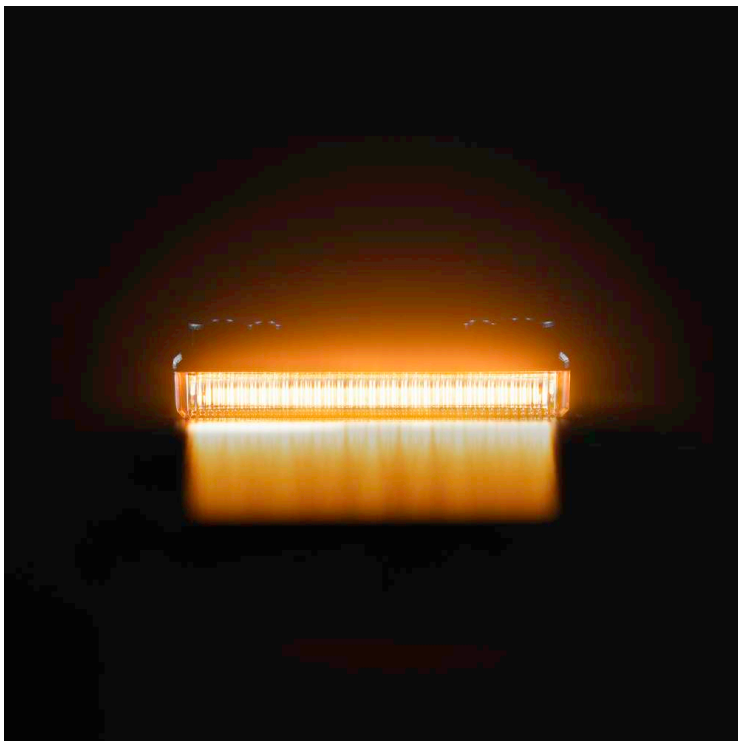

Part No. 8005514M

# UNITY ULTRA FLAT DUO WARNING/REVERSE

- ✓ IP69K
- ✓ E-APPROVED
- ✓ 600 LUMENS

## UNITY ULTRA FLAT DUO WARNING/REVERSE LIGHT 18W

4M CABLE | FLOOD BEAM

The unique design and multifunction performance of the Unity Ultra Flat Duo make it a must-have for professional vehicles that require maximum visibility in a compact format.

[Read more](#)

<b>Voltage (DC)</b>	10-32 V DC	<b>Color LED's</b>	White   Amber
<b>Consumption</b>	17.5 W	<b>Material housing/chassi</b>	Aluminium
<b>Functions</b>	Warning light, Reverse light	<b>Material lens</b>	Polycarbonate
<b>Consumption specific function</b>	Reverse 8.5W, Warning 9W	<b>Length</b>	90 mm
<b>Actual lumen</b>	600 lm	<b>Depth</b>	40 mm
<b>1 lux @</b>	24 m	<b>Height</b>	15 mm
<b>Color temperature</b>	5700 K	<b>Height including bracket</b>	21.8 mm
<b>Beam pattern</b>	Flood beam	<b>IP-class</b>	IP68/69K
<b>Connection</b>	Cable	<b>Operating temperature</b>	-30 · +65 °C
<b>Cable length</b>	4000 mm	<b>E-approved</b>	Yes