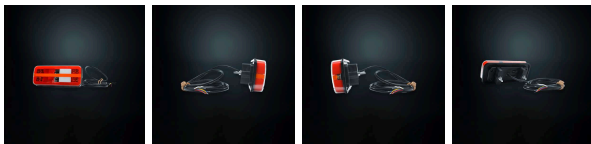

Part No. 800515

STRANDS 6 FUNC. TAIL LIGHT UNIVERSAL

STRANDS 6 FUNC. TAIL LIGHT UNIVERSAL

MULTI FUNC. | 2M CABLE

[Read more](#)

Voltage (DC)	10-32 V DC	Material lens	PMMA
Consumption	22 W	Length	200.5 mm
Functions	Indicator, License plate light, Reverse light, Fog light, Brake light, Tail light	Depth	82.1 mm
Consumption specific function	Tail 5.1W, Indicator 5.1W, Fog 2.2W, Reverse 4W, Brake 4.9W	Height	85.3 mm
Cable length	2000 mm	IP-class	IP66/68
Color lens	Clear	Operating temperature	-35 · +45 °C
Color LED's	White Red Amber	E-approved	Yes
Material housing/chassi	ABS	ECE approval	R3, R10.05, R7, R6, R23, R4, R38