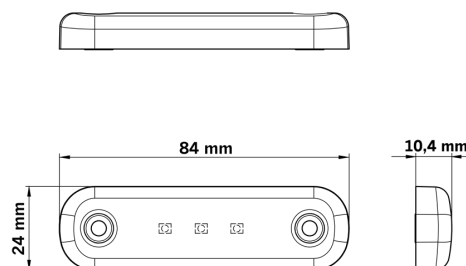

Part No. 800438

DARK KNIGHT SUPER DARK SLIM SIDE MARKER 3 LED

- ✓ IP6K9K
- ✓ E-APPROVED
- ✓ 1W

DARK KNIGHT SUPER DARK SLIM SIDE MARKER 3 LED

10-32V

The Dark Knight Slim amber side marker is an ultra-slim, high-performance lighting solution, powered by 10–32V DC and with a low power consumption of 1W.

[Read more](#)

Voltage (DC)	10-32 V DC	Length	84 mm
Consumption	1 W	Depth	10.4 mm
Functions	Side marker	Height	24 mm
Connection	Cable	CC	61 mm
Cable length	240 mm	IP-class	IP6K9K
Color lens	Dark	Operating temperature	-40 · +40 °C
Color LED's	Amber	E-approved	Yes
Material housing/chassi	Polycarbonate	ECE approval	R10.06, R148
Material lens	Polycarbonate		