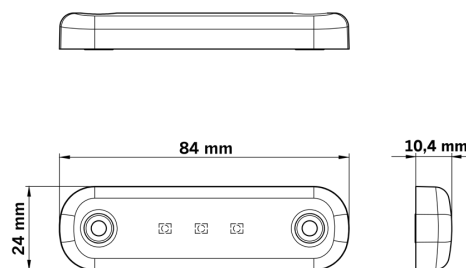

Part No. 800437

DARK KNIGHT SUPER DARK SLIM REAR

- ✓ IP6K9K
- ✓ E-APPROVED
- ✓ 1W

DARK KNIGHT SUPER DARK SLIM REAR POSITION LIGHT

10-32V

The Dark Knight Slim red rear position light is an ultra-slim, high-performance lighting solution, powered by 10–32V DC and with a low power consumption of 1W.

[Read more](#)

Voltage (DC)	10-32 V DC	Length	84 mm
Consumption	1 W	Depth	10.4 mm
Functions	Rear marker	Height	24 mm
Connection	Cable	CC	61 mm
Cable length	240 mm	IP-class	IP6K9K
Color lens	Dark	Operating temperature	-40 · +40 °C
Color LED's	Red	E-approved	Yes
Material housing/chassi	Polycarbonate	ECE approval	R10.06, R148
Material lens	Polycarbonate		