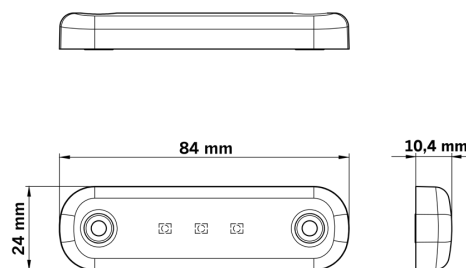

Part No. 800436

DARK KNIGHT SUPER DARK SLIM FRONT

- ✓ IP6K9K
- ✓ E-APPROVED
- ✓ 1W

DARK KNIGHT SUPER DARK SLIM FRONT POSITION LIGHT

10-32V | DARK LENS

The Dark Knight Slim white front position light is an ultra-slim, high-performance lighting solution powered by 10–32V DC and consuming only 1W.

[Read more](#)

Voltage (DC)	10-32 V DC	Material lens	Polycarbonate
Consumption	1 W	Length	84 mm
Functions	Front marker	Depth	10.4 mm
Color temperature	5700 K	Height	24 mm
Connection	Cable	CC	61 mm
Cable length	240 mm	IP-class	IP6K9K
Color lens	Dark	Operating temperature	-40 · +40 °C
Color LED's	White	E-approved	Yes
Material housing/chassi	Polycarbonate	ECE approval	R10.06, R148