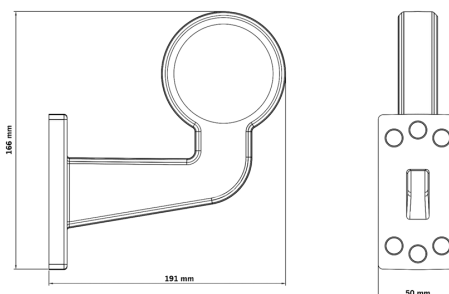

Part No. 800420V

VIKING COMPLETE RUBBER ARM LEFT REAR/FRONT

✓ E-APPROVED

✓ IP68

✓ 2W

VIKING COMPLETE RUBBER ARM LEFT REAR/FRONT POSITION LIGHT

WHITE / AMBER POS. | DT-2PIN

The Viking complete rubber arm left rear/front position light is a reliable solution for professional vehicle visibility, designed for 12-24V DC systems with low 2W power consumption, IP68...

[Read more](#)

| | |
|-------------------------|---------------------------|
| Voltage (DC) | 12-24 V DC |
| Consumption | 2 W |
| Functions | Front marker, Rear marker |
| Connection | DT-2PIN |
| Cable length | 1500 mm |
| Color lens | Red Clear |
| Color LED's | White |
| Material housing/chassi | Polycarbonate |

| | |
|-----------------------|---------------|
| Material lens | Polycarbonate |
| Length | 191 mm |
| Depth | 79 mm |
| Height | 166 mm |
| IP-class | IP68 |
| Operating temperature | -40 - +40 °C |
| E-approved | Yes |
| ECE approval | R10.05, R7 |