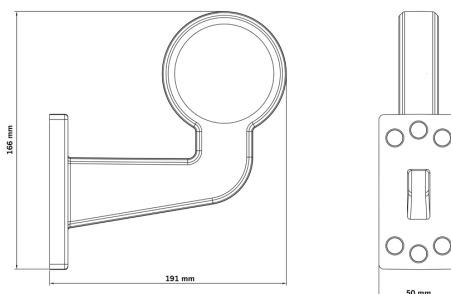

Part No. 800413

## VIKING RUBBER ARM - LONG

Long rubber arm. Fit the Viking series and is compatible with all 60 mm LED inserts.

[Read more](#)

---

Material housing/chassi	Rubber	CC	80 mm
Length	191 mm	Operating temperature	-35 · +45 °C
Depth	50 mm	E-approved	No
Height	166 mm		