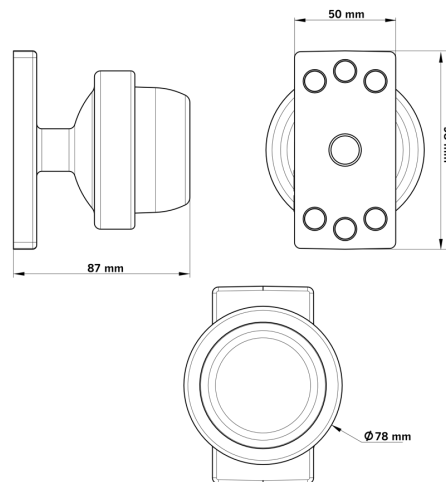

Part No. 800412

VIKING RUBBER ARM - KONA

VIKING RUBBER ARM - KONA

Rubber cone for the Viking serie and is compatible with all 60mm LED inserts. We have always developed lighting to be used by every driver every day to make the driver as safe, comfortable, and focused as possible.

[Read more](#)

Material housing/chassi
CC

Rubber
68 mm

Operating temperature
E-approved

-35 - +45 °C
No