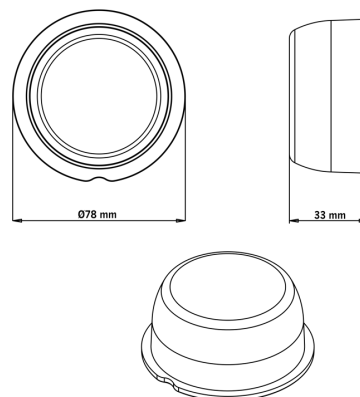

Part No. 800410

DARK KNIGHT VIKING REAR POSITION LIGHT 6 LED

✓ ECE R7/R10

✓ 1.5 W

✓ 5 M CABLE

DARK KNIGHT VIKING REAR POSITION LIGHT 6 LED

DARK LENS | 5M CABLE

The Dark Knight Viking rear position light 6 LED is designed to redefine rear visibility with a bold, all-black expression, delivering E-approved performance (R7, R10), IP66/68 protection, and efficient 1.5 W power...

[Read more](#)

Voltage (DC)	10-32 V DC
Consumption	1.5 W
Functions	Rear marker
Connection	Cable
Cable length	5000 mm
Color lens	Dark
Color LED's	Red

Material housing/chassi	Polycarbonate
Material lens	Polycarbonate
Depth	33 mm
IP-class	IP66/68
Operating temperature	-40 · +40 °C
E-approved	Yes
ECE approval	R10.05, R7