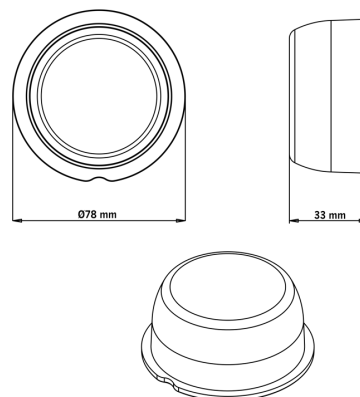

# VIKING REAR POSITION LIGHT CLEAR LENS 6 LED,

✓ E-APPROVED

✓ 5 M CABLE

✓ IP68

## VIKING REAR POSITION LIGHT CLEAR LENS 6 LED, 5M CABLE

10-32V | 5M CABLE

The Viking rear position light 6 LED with clear lens delivers reliable rear visibility with E-approved performance (R7, R10) and IP66/68 protection for dependable use in demanding conditions.

[Read more](#)

<b>Voltage (DC)</b>	10-32 V DC	<b>Material housing/chassi</b>	Polycarbonate
<b>Consumption</b>	1 W	<b>Material lens</b>	Polycarbonate
<b>Functions</b>	Rear marker	<b>Depth</b>	33 mm
<b>Connection</b>	Cable	<b>IP-class</b>	IP66/68
<b>Cable length</b>	5000 mm	<b>Operating temperature</b>	-35 · +45 °C
<b>Color lens</b>	Clear	<b>E-approved</b>	Yes
<b>Color LED's</b>	Red	<b>ECE approval</b>	R10.05, R7