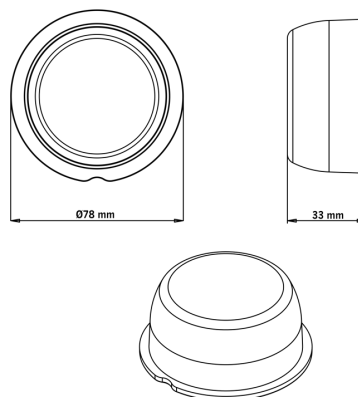

Part No. 800400-2-10

VIKING SIDE MARKER AMBER LENS 6 LED,

✓ R91/R10

✓ 1.5W

✓ 10 M CABLE

VIKING SIDE MARKER AMBER LENS 6 LED, 10M CABLE

10-32V | 10M CABLE

The Viking side marker 70 mm is a fully E-approved LED solution developed for dependable side visibility on professional vehicles.

[Read more](#)

Voltage (DC)	10-32 V DC	Material housing/chassi	Polycarbonate
Consumption	1 W	Material lens	Polycarbonate
Functions	Side marker	Depth	33 mm
Connection	Cable	IP-class	IP66/68
Cable length	10000 mm	Operating temperature	-40 · +40 °C
Color lens	Amber	E-approved	Yes
Color LED's	Amber	ECE approval	R10.05, R91