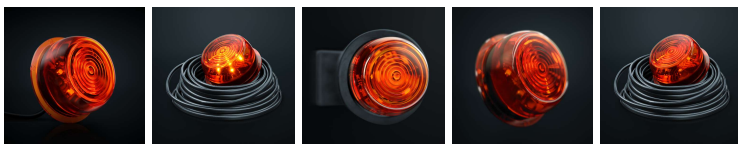

Part No. 800400-2-10

VIKING SIDE MARKER AMBER LENS 6 LED,

✓ R91/R10

✓ 1.5W

✓ 10 M CABLE

VIKING SIDE MARKER AMBER LENS 6 LED, 10M CABLE

10-32V | 10M CABLE

The Viking side marker 70 mm is a fully E-approved LED solution developed for dependable side visibility on professional vehicles.

[Read more](#)

Voltage (DC)	10-32 V DC	Material housing/chassi	Polycarbonate
Consumption	1 W	Material lens	Polycarbonate
Functions	Side marker	Depth	33 mm
Connection	Cable	IP-class	IP66/68
Cable length	10000 mm	Operating temperature	-40 · +40 °C
Color lens	Amber	E-approved	Yes
Color LED's	Amber	ECE approval	R10.05, R91