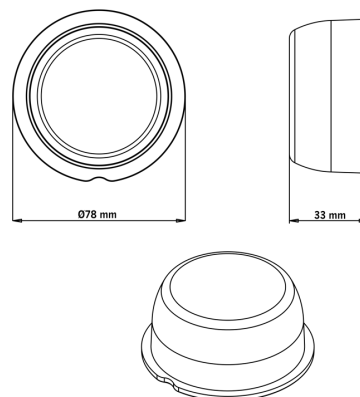

Part No. 800400-2

VIKING SIDE MARKER AMBER LENS 6 LED,

✓ ECE R91/R10

✓ 1.5W

✓ 5 M CABLE

VIKING SIDE MARKER AMBER LENS 6 LED, 5M CABLE

10-32V | 5M CABLE

The Viking side marker 70 mm is a fully E-approved LED solution designed for reliable vehicle visibility. Operating on 10–32V DC, with 1.5W consumption, amber lens, and IP66/68 protection, this side marker...

[Read more](#)

Voltage (DC)	10-32 V DC	Material housing/chassi	Polycarbonate
Consumption	1.5 W	Material lens	Polycarbonate
Functions	Side marker	Depth	33 mm
Connection	Cable	IP-class	IP66/68
Cable length	5000 mm	Operating temperature	-35 · +45 °C
Color lens	Amber	E-approved	Yes
Color LED's	Amber	ECE approval	R10.05, R91