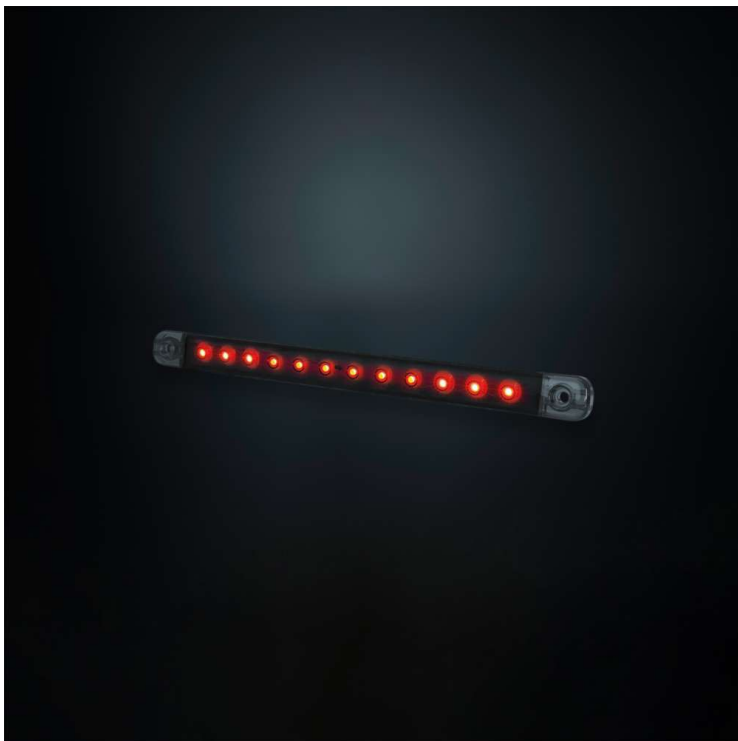

# DARK KNIGHT SLIM TAIL/BRAKE LIGHT 238MM

✓ IP6K9K

✓ 4W

✓ 3 M CABLE

## DARK KNIGHT SLIM TAIL/BRAKE LIGHT 238MM

10-32V | 3M CABLE

The Dark Knight Slim tail/brake light is designed for drivers who want a cleaner, more refined vehicle appearance without compromising visibility or safety.

[Read more](#)

<b>Voltage (DC)</b>	10-32 V DC
<b>Consumption</b>	4 W
<b>Functions</b>	Brake light, Tail light
<b>Consumption specific function</b>	Brake 3.5W, Tail 0.5W
<b>Connection</b>	Cable
<b>Cable length</b>	3000 mm
<b>Color lens</b>	Clear tinted
<b>Color LED's</b>	Red
<b>Material housing/chassi</b>	Polycarbonate