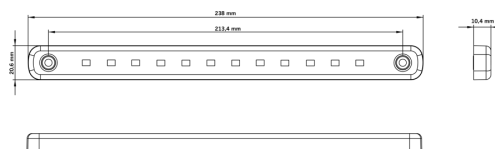

# DARK KNIGHT SLIM TAIL/BRAKE LIGHT 238MM

✓ IP6K9K

✓ 4W

✓ 3 M CABLE

## DARK KNIGHT SLIM TAIL/BRAKE LIGHT 238MM

10-32V | 3M CABLE

The Dark Knight Slim tail/brake light is designed for drivers who want a cleaner, more refined vehicle appearance without compromising visibility or safety.

[Read more](#)

<b>Voltage (DC)</b>	10-32 V DC
<b>Consumption</b>	4 W
<b>Functions</b>	Brake light, Tail light
<b>Consumption specific function</b>	Brake 3.5W, Tail 0.5W
<b>Connection</b>	Cable
<b>Cable length</b>	3000 mm
<b>Color lens</b>	Clear tinted
<b>Color LED's</b>	Red
<b>Material housing/chassi</b>	Polycarbonate

<b>Material lens</b>	Polycarbonate
<b>Length</b>	238 mm
<b>Depth</b>	10.4 mm
<b>Height</b>	20.6 mm
<b>CC</b>	213.4 mm
<b>IP-class</b>	IP6K9K
<b>Operating temperature</b>	-40 · +40 °C
<b>E-approved</b>	Yes
<b>ECE approval</b>	R7, R10.06