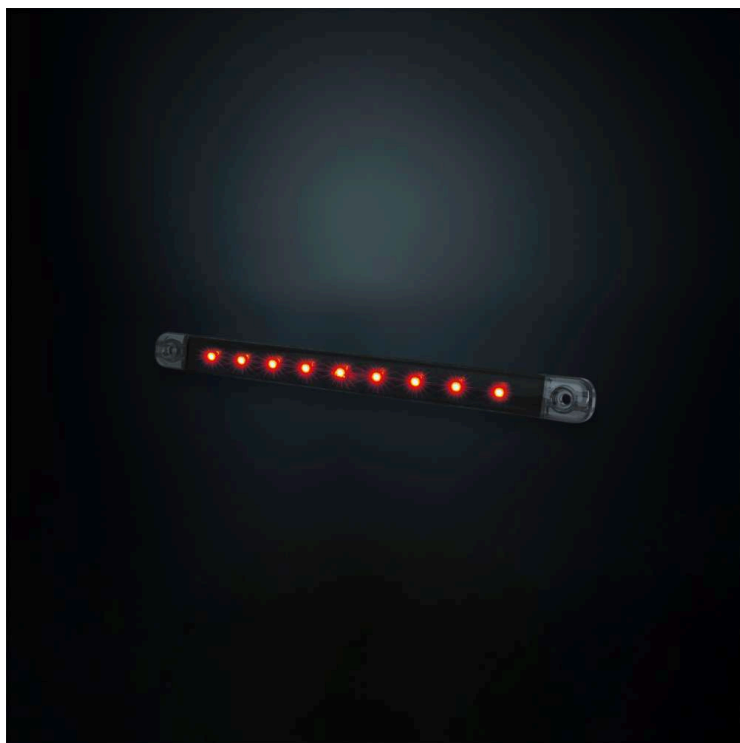

Part No. 800333

DARK KNIGHT SLIM REAR POSITION LIGHT 238MM

✓ E-APPROVED

✓ IP68

✓ 5-YEAR WARRANTY

DARK KNIGHT SLIM REAR POSITION LIGHT 238MM

CLEAR TINTED LENS | 3M CABLE

Discover a refined lighting upgrade designed for drivers who value both subtle aesthetics and reliable performance. The Dark Knight Slim rear position light, 238 mm, features a low-profile, all-black design and efficient...

[Read more](#)

Voltage (DC)	10-32 V DC	Length	238 mm
Consumption	2 W	Depth	20.6 mm
Functions	Rear marker	Height	10.4 mm
Connection	Cable	CC	213.4 mm
Cable length	3000 mm	IP-class	IP66/68
Color lens	Clear tinted	Operating temperature	-40 - +40 °C
Color LED's	Red	E-approved	Yes
Material housing/chassi	Polycarbonate	ECE approval	R10.05, R7
Material lens	Polycarbonate		