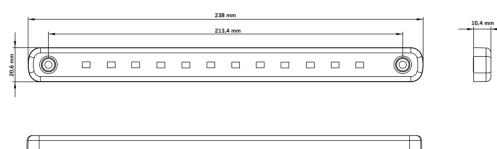

Part No. 800333

DARK KNIGHT SLIM REAR POSITION LIGHT 238MM

✓ E-APPROVED

✓ IP68

✓ 5-YEAR WARRANTY

DARK KNIGHT SLIM REAR POSITION LIGHT 238MM

CLEAR TINTED LENS | 3M CABLE

Discover a refined lighting upgrade designed for drivers who value both subtle aesthetics and reliable performance. The Dark Knight Slim rear position light, 238 mm, features a low-profile, all-black design and efficient...

[Read more](#)

Voltage (DC)	10-32 V DC	Length	238 mm
Consumption	2 W	Depth	20.6 mm
Functions	Rear marker	Height	10.4 mm
Connection	Cable	CC	213.4 mm
Cable length	3000 mm	IP-class	IP66/68
Color lens	Clear tinted	Operating temperature	-40 - +40 °C
Color LED's	Red	E-approved	Yes
Material housing/chassi	Polycarbonate	ECE approval	R10.05, R7
Material lens	Polycarbonate		