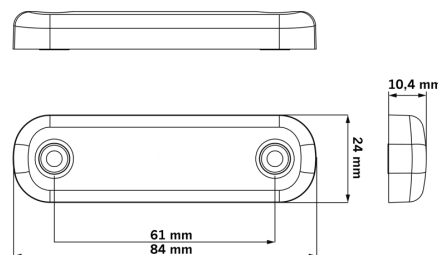

Part No. 800331

DARK KNIGHT SLIM REAR POSITION LIGHT 3 LED

✓ E-APPROVED

✓ IP68

✓ 5-YEAR WARRANTY

DARK KNIGHT SLIM REAR POSITION LIGHT 3 LED

CLEAR TINTED LENS | 1M CABLE

Discover a sleek lighting upgrade made for drivers who prioritize subtle style and dependable performance. The Dark Knight Slim rear side marker offers a low-profile, all-black look combined with efficient operation at...

[Read more](#)

Voltage (DC)	10-32 V DC	Length	84 mm
Consumption	0.7 W	Depth	10.4 mm
Functions	Rear marker	Height	24 mm
Connection	Cable	CC	61 mm
Cable length	1000 mm	IP-class	IP66/68
Color lens	Clear tinted	Operating temperature	-40 - +40 °C
Color LED's	Red	E-approved	Yes
Material housing/chassi	Polycarbonate	ECE approval	R10.05, R7
Material lens	Polycarbonate		