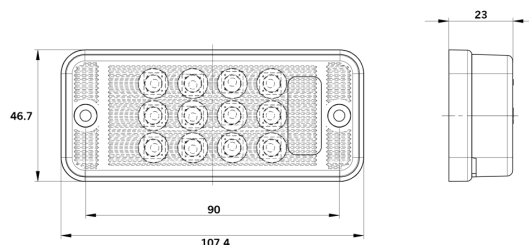

# FREEDOM LEGACY REVERSE LIGHT CLEAR

- ✓ IP68
- ✓ 3.5W
- ✓ 90 MM CC

[Read more](#)

Voltage (DC)	12-24 V DC	Length	107.4 mm
Consumption	3.5 W	Depth	23 mm
Functions	Reverse light	Height	46.7 mm
Connection	Cable	CC	90 mm
Cable length	380 mm	IP-class	IP66/68
Color lens	Clear	Operating temperature	-35 · +45 °C
Color LED's	White	E-approved	Yes
Material housing/chassi	Polycarbonate	ECE approval	R10.05, R23
Material lens	Polycarbonate		