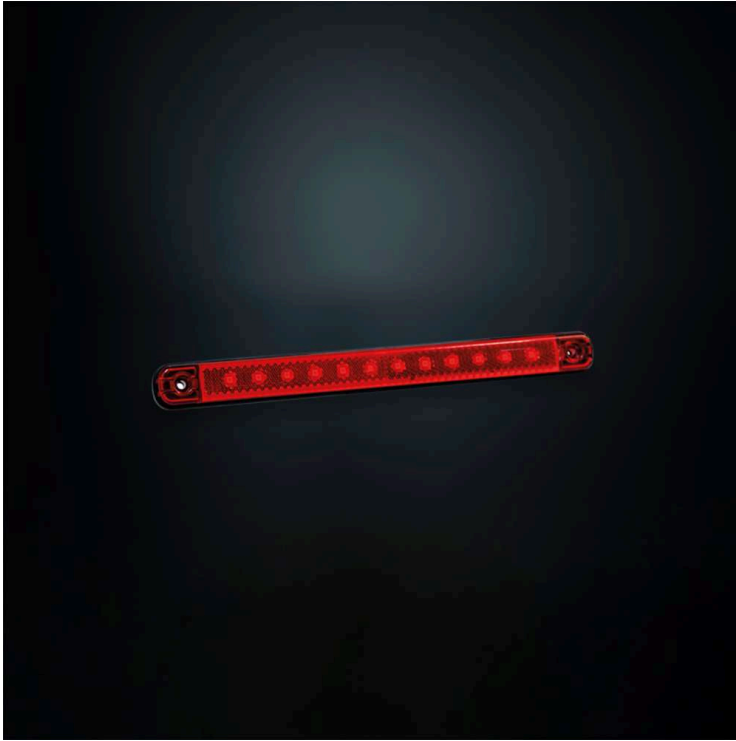

Part No. 800258-DT

STRANDS REAR POSITION LIGHT WITH REFLEX,

STRANDS REAR POSITION LIGHT WITH REFLEX, DT-2PIN

10-32V

[Read more](#)

Voltage (DC)
Functions

10-32 V DC
Rear marker, Reflector

E-approved
ECE approval