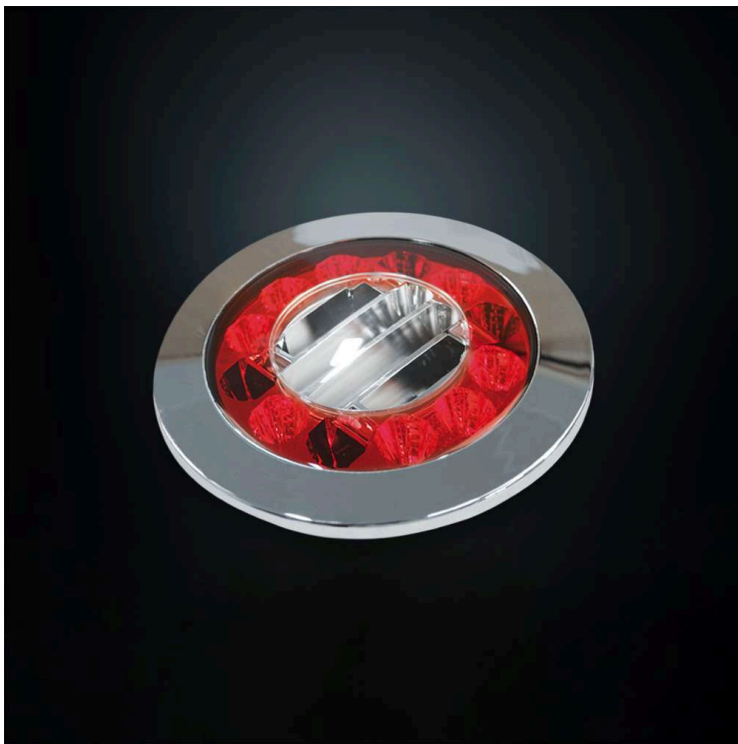

Part No. 800141

STRANDS RED EYE REVERSE/FOG

STRANDS RED EYE REVERSE/FOG LIGHT ROUND

10-32V | 2.5M CABLE

Strands Red Eye is an elegant and robust tail light with two functions, designed for long lifespan and stable performance. It is E-approved (R6/R7) and offers low power consumption without compromising visibility.

[Read more](#)

Voltage (DC)	10-32 V DC	Length	122 mm
Functions	Reverse light, Fog light	Depth	43.2 mm
Consumption specific function	Reverse 3W, Fog 3W	Height	122 mm
Connection	Cable	CC	150 mm
Cable length	2500 mm	IP-class	IP67
Color lens	Red	E-approved	Yes
Material housing/chassi	Polycarbonate	ECE approval	R23, R38
Material lens	Polycarbonate		