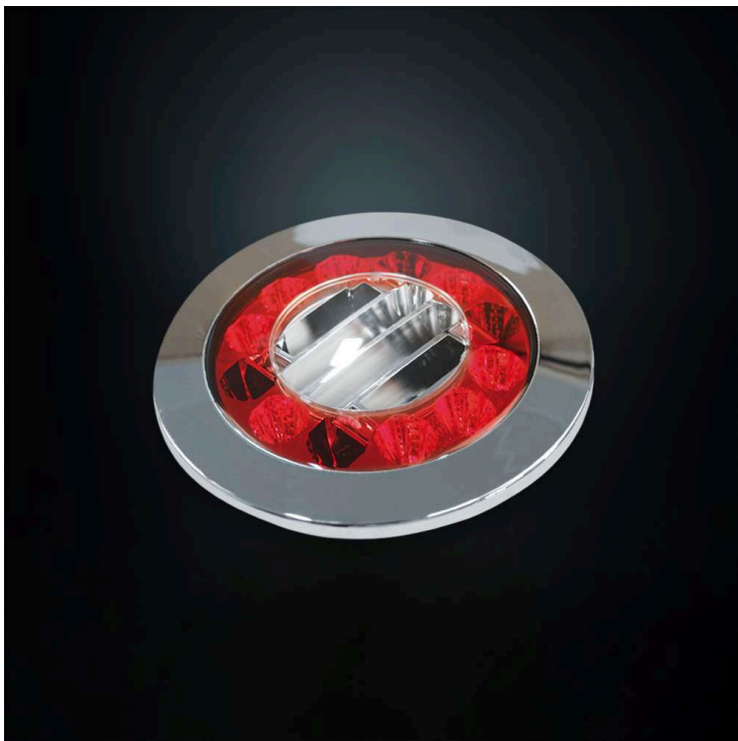

Part No. 800140

STRANDS RED EYE 3 FUNC. TAIL LIGHT ROUND

STRANDS RED EYE 3 FUNC. TAIL LIGHT ROUND

TAIL / INDICATOR / BRAKE | 2.5M CABLE

Strands Red Eye is an elegant and robust tail light with three functions, designed for long lifespan and stable performance. It is E-approved (R6/R7) and offers low power consumption without compromising visibility.

[Read more](#)

Voltage (DC)	10-32 V DC
Consumption	5 W
Functions	Indicator, Brake light, Tail light
Cable length	25000 mm
Color lens	Red
Material housing/chassi	Polycarbonate
Material lens	Polycarbonate

Length	122 mm
Depth	43.2 mm
Height	122 mm
CC	150 mm
IP-class	IP67
E-approved	Yes
ECE approval	R7, R10, R6