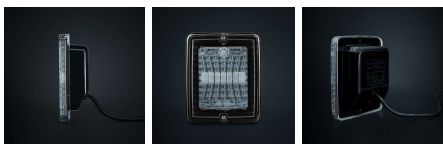

# IZE LED FOG LIGHT REAR CLEAR LENS SQUARE

## IZE LED FOG LIGHT REAR CLEAR LENS SQUARE

24V | IP66

Strands Lighting Division's best-selling light of all time. The IZE LED series has revolutionized the market and consists of rectangular and round lights in clear-tinted, dark, or colored lenses, offering different functions...

[Read more](#)

Voltage (DC)	24 V DC	Length	135 mm
Consumption	3 W	Depth	45 mm
Functions	Fog light	Height	130 mm
Color lens	Clear	CC	115 mm
Color LED's	Red	IP-class	IP66
Material housing/chassi	Polycarbonate	E-approved	Yes
Material lens	Polycarbonate	ECE approval	R10, R38