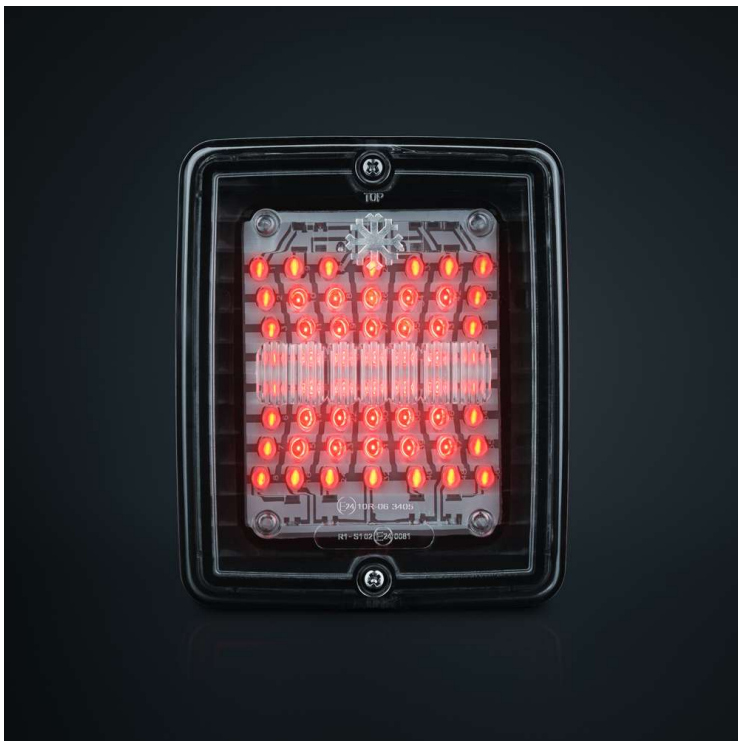

Part No. 800128

# IZE LED FOG LIGHT REAR CLEAR LENS SQUARE

## IZE LED FOG LIGHT REAR CLEAR LENS SQUARE

24V | IP66

Strands Lighting Division's best-selling light of all time. The IZE LED series has revolutionized the market and consists of rectangular and round lights in clear-tinted, dark, or colored lenses, offering different functions...

[Read more](#)

Voltage (DC)	24 V DC	Length	135 mm
Consumption	3 W	Depth	45 mm
Functions	Fog light	Height	130 mm
Color lens	Clear	CC	115 mm
Color LED's	Red	IP-class	IP66
Material housing/chassi	Polycarbonate	E-approved	Yes
Material lens	Polycarbonate	ECE approval	R10, R38