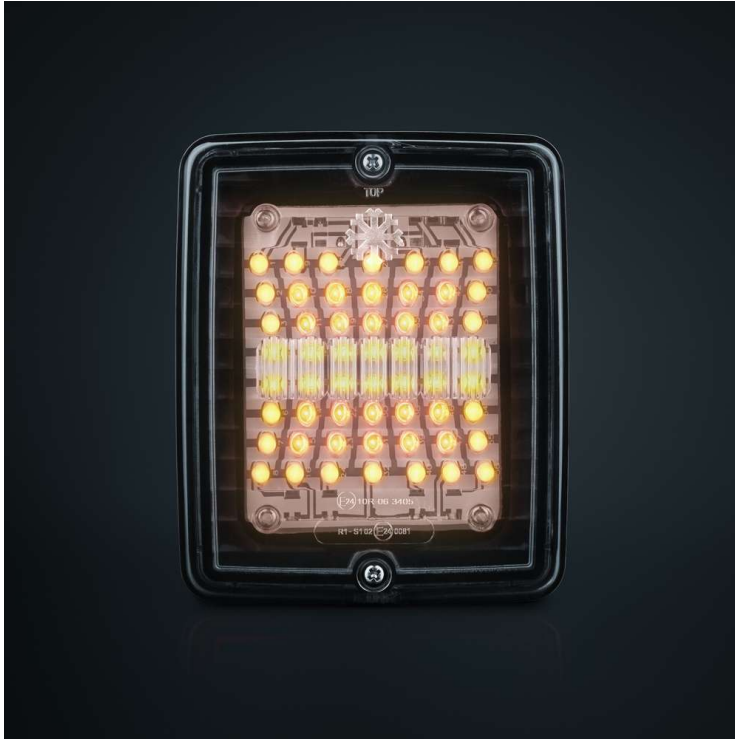

# IZE LED INDICATOR LIGHT CLEAR LENS SQUARE

## IZE LED INDICATOR LIGHT CLEAR LENS SQUARE

24V | IP66

Strands Lighting Division's best-selling light of all time. The IZE LED series has revolutionized the market and consists of rectangular and round lights in clear-tinted, dark, or colored lenses, offering different functions...

[Read more](#)

Voltage (DC)	24 V DC	Depth	45 mm
Functions	Indicator	Height	130 mm
Color lens	Clear	CC	115 mm
Material housing/chassi	Polycarbonate	IP-class	IP66
Material lens	Polycarbonate	E-approved	Yes
Length	135 mm	ECE approval	R10, R6