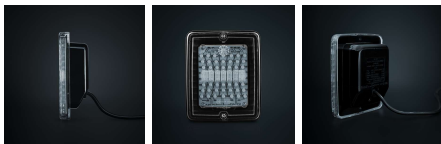

# IZE LED INDICATOR LIGHT CLEAR LENS SQUARE

## IZE LED INDICATOR LIGHT CLEAR LENS SQUARE

24V | IP66

Strands Lighting Division's best-selling light of all time. The IZE LED series has revolutionized the market and consists of rectangular and round lights in clear-tinted, dark, or colored lenses, offering different functions...

[Read more](#)

Voltage (DC)	24 V DC	Depth	45 mm
Functions	Indicator	Height	130 mm
Color lens	Clear	CC	115 mm
Material housing/chassi	Polycarbonate	IP-class	IP66
Material lens	Polycarbonate	E-approved	Yes
Length	135 mm	ECE approval	R10, R6