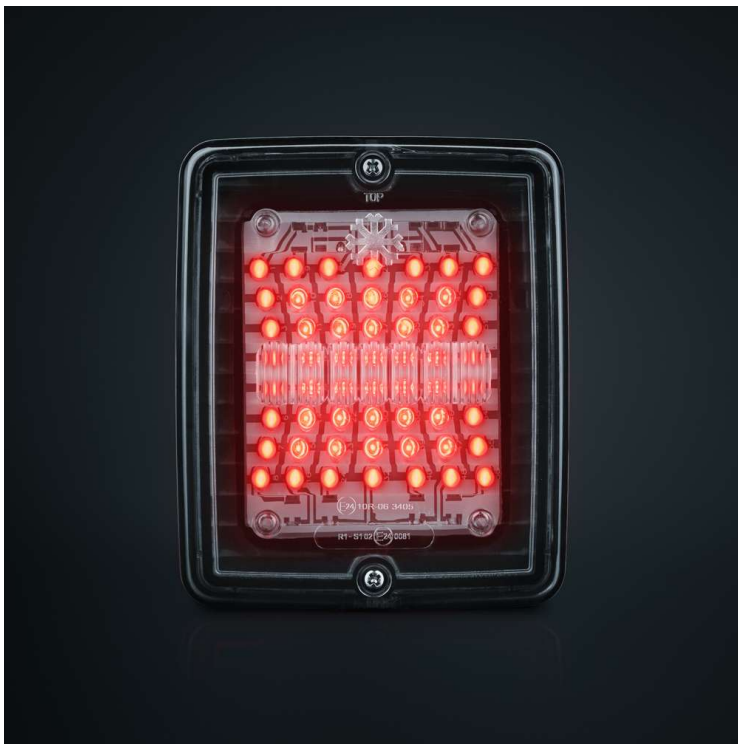

Part No. 800126

IZE LED TAIL/BRAKE LIGHT CLEAR LENS SQUARE

IZE LED TAIL/BRAKE LIGHT CLEAR LENS SQUARE

24V | IP66

Strands Lighting Division's best-selling light of all time. The IZE LED series has revolutionized the market and consists of rectangular and round lights in clear-tinted, dark, or colored lenses, offering different functions...

[Read more](#)

Voltage (DC)	24 V DC	Depth	45 mm
Functions	Brake light, Tail light	Height	130 mm
Color lens	Clear	CC	115 mm
Material housing/chassi	Polycarbonate	IP-class	IP66
Material lens	Polycarbonate	E-approved	Yes
Length	135 mm	ECE approval	R7, R10