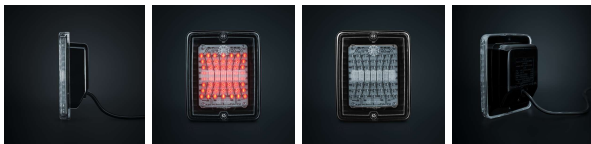

Part No. 800126

IZE LED TAIL/BRAKE LIGHT CLEAR LENS SQUARE

IZE LED TAIL/BRAKE LIGHT CLEAR LENS SQUARE

24V | IP66

Strands Lighting Division's best-selling light of all time. The IZE LED series has revolutionized the market and consists of rectangular and round lights in clear-tinted, dark, or colored lenses, offering different functions...

[Read more](#)

Voltage (DC)	24 V DC	Depth	45 mm
Functions	Brake light, Tail light	Height	130 mm
Color lens	Clear	CC	115 mm
Material housing/chassi	Polycarbonate	IP-class	IP66
Material lens	Polycarbonate	E-approved	Yes
Length	135 mm	ECE approval	R7, R10