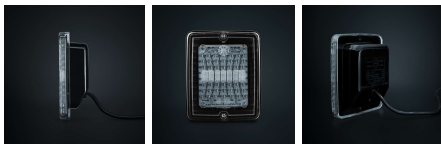

# IZE LED REVERSE LIGHT SQUARE

## IZE LED REVERSE LIGHT SQUARE

24V | IP66

Strands Lighting Division's best-selling light of all time. The IZE LED series has revolutionized the market and consists of rectangular and round lights in clear-tinted, dark, or colored lenses, offering different functions...

[Read more](#)

---

<b>Voltage (DC)</b>	24 V DC	<b>Depth</b>	45 mm
<b>Consumption</b>	4 W	<b>Height</b>	130 mm
<b>Functions</b>	Reverse light	<b>CC</b>	115 mm
<b>Color lens</b>	Clear	<b>IP-class</b>	IP66
<b>Material housing/chassi</b>	Polycarbonate	<b>E-approved</b>	Yes
<b>Material lens</b>	Polycarbonate	<b>ECE approval</b>	R10, R23
<b>Length</b>	135 mm		