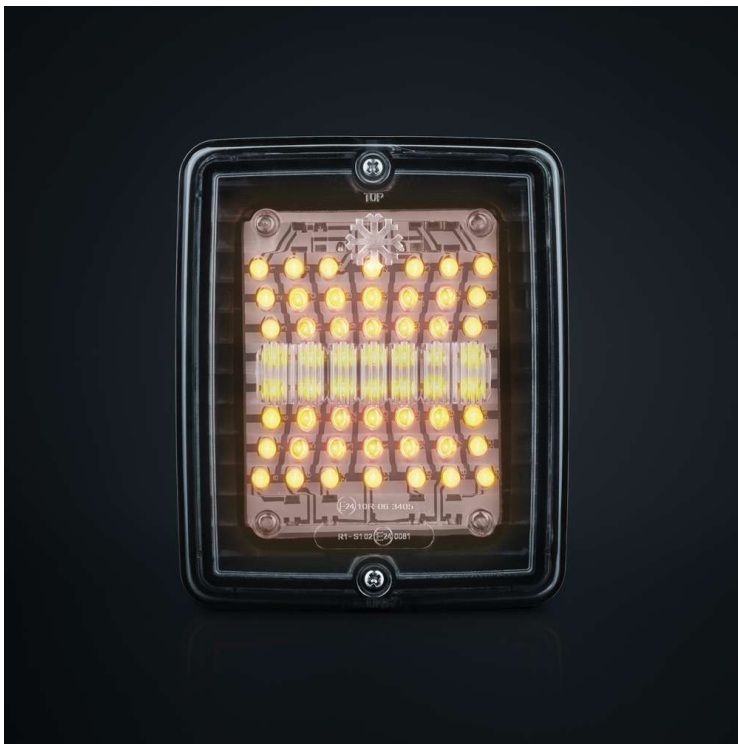

Part No. 800115

IZE LED DIRECTIONAL WARNING LIGHT,

IZE LED DIRECTIONAL WARNING LIGHT, CLEAR LENS

24V

Strands Lighting Division's best-selling light of all time. The IZE LED series has revolutionized the market and consists of rectangular and round lights in clear-tinted, dark, or colored lenses, offering different functions...

[Read more](#)

Voltage (DC)	24 V DC	Length	110 mm
Consumption	3 W	Depth	45 mm
Functions	Amber warning light	Height	130 mm
Color lens	Clear	CC	115 mm
Color LED's	Amber	IP-class	IP66
Material housing/chassi	Polycarbonate	E-approved	No
Material lens	Polycarbonate	ECE approval	R10
