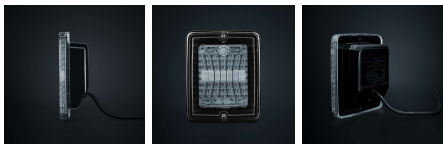

Part No. 800115

IZE LED DIRECTIONAL WARNING LIGHT,

IZE LED DIRECTIONAL WARNING LIGHT, CLEAR LENS

24V

Strands Lighting Division's best-selling light of all time. The IZE LED series has revolutionized the market and consists of rectangular and round lights in clear-tinted, dark, or colored lenses, offering different functions...

[Read more](#)

Voltage (DC)	24 V DC	Length	110 mm
Consumption	3 W	Depth	45 mm
Functions	Amber warning light	Height	130 mm
Color lens	Clear	CC	115 mm
Color LED's	Amber	IP-class	IP66
Material housing/chassi	Polycarbonate	E-approved	No
Material lens	Polycarbonate	ECE approval	R10
