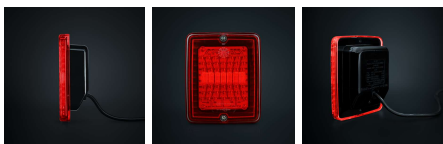

# IZE LED FOG LIGHT REAR RED LENS SQUARE

## IZE LED FOG LIGHT REAR RED LENS SQUARE

24V | IP66

Strands Lighting Division's best-selling light of all time. The IZE LED series has revolutionized the market and consists of rectangular and round lights in clear-tinted, dark, or colored lenses, offering different functions...

[Read more](#)

---

Voltage (DC)	24 V DC	Depth	45 mm
Functions	Fog light	Height	130 mm
Color lens	Red	CC	115 mm
Material housing/chassi	Polycarbonate	IP-class	IP66
Material lens	Polycarbonate	E-approved	Yes
Length	135 mm	ECE approval	R10, R19