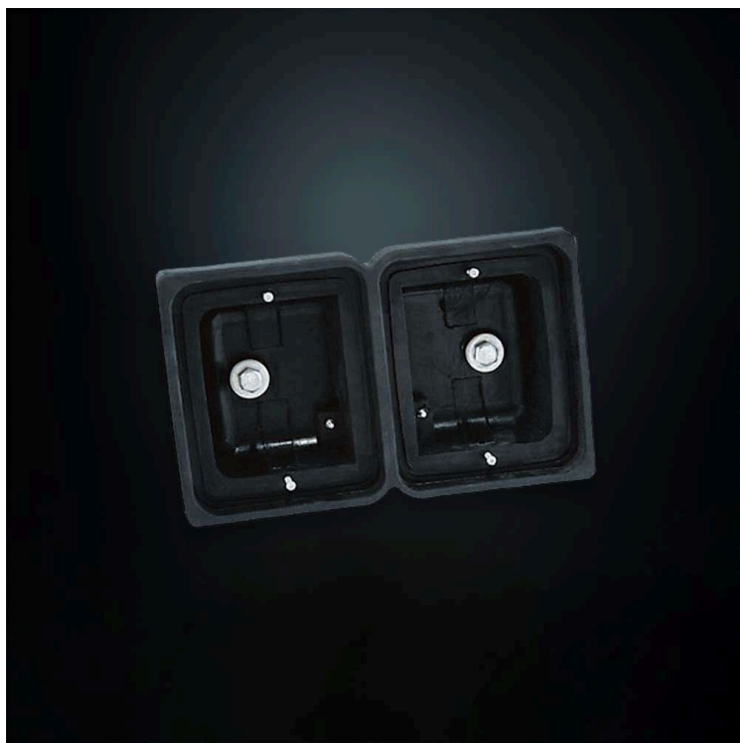

Part No. 800113

STRANDS IZE LED RUBBER HOUSING DOUBLE

STRANDS IZE LED RUBBER HOUSING DOUBLE

FITS IZE LED SERIES

For a durable and straightforward installation of your new IZE LED tail light, use the IZE LED rubber housing.

[Read more](#)

Material housing/chassi	Rubber	Height	156 mm
Length	260 mm	CC	153 mm
Depth	71 mm	E-approved	No
