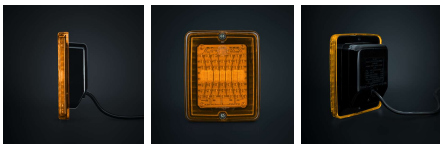

# IZE LED INDICATOR LIGHT SQUARE

## IZE LED INDICATOR LIGHT SQUARE

24V | IP66

Strands Lighting Division's best-selling light of all time. The IZE LED series has revolutionized the market and consists of rectangular and round lights in clear-tinted, dark, or colored lenses, offering different functions...

[Read more](#)

---

Voltage (DC)	24 V DC	Depth	45 mm
Functions	Indicator	Height	130 mm
Color lens	Amber	CC	115 mm
Material housing/chassi	Polycarbonate	IP-class	IP66
Material lens	Polycarbonate	E-approved	Yes
Length	110 mm	ECE approval	R10, R6