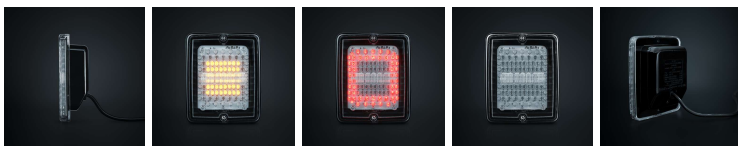

Voltage (DC)	24 V DC	Material lens	Polycarbonate
Consumption	6 W	Length	130 mm
Functions	Indicator, Brake light, Tail light	Depth	45 mm
Consumption specific function	Tail 0.4W, Indicator 2.8W, Brake 2.8W	Height	110 mm
Connection	Cable	CC	115 mm
Cable length	2500 mm	IP-class	IP66
Color lens	Clear	Operating temperature	-35 - +45 °C
Color LED's	Red | Amber	E-approved	Yes
Material housing/chassi	Polycarbonate	ECE approval	R10.06, R6 D, R7 Y