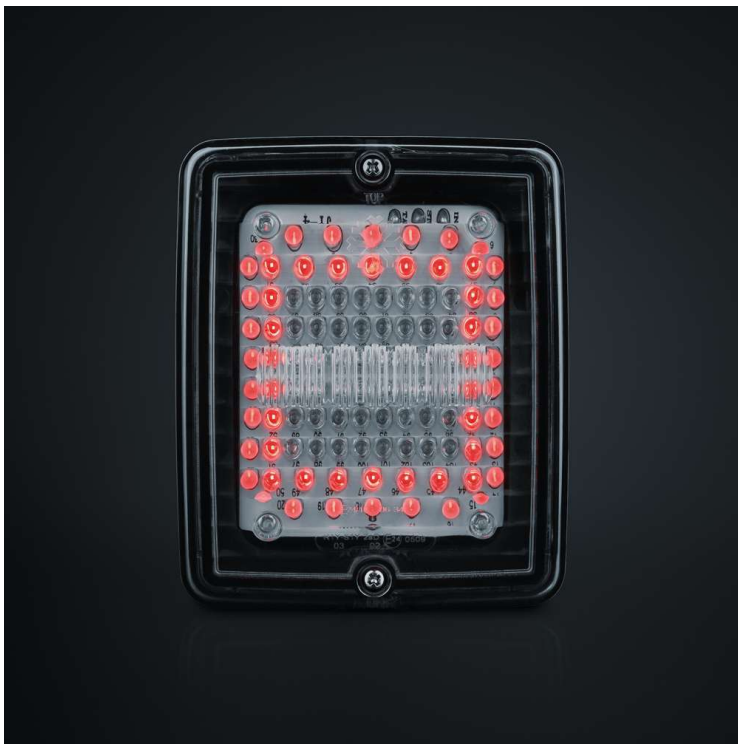

Part No. 800108

# IZE LED 3 FUNC. TAIL LIGHT SQUARE

## IZE LED 3 FUNC. TAIL LIGHT SQUARE

TAIL/INDICATOR/BRAKE | 24V

Strands Lighting Division's best-selling light of all time. The IZE LED series has revolutionized the market and consists of rectangular and round lights in clear-tinted, dark, or colored lenses, offering different functions...

[Read more](#)

<b>Voltage (DC)</b>	24 V DC	<b>Material lens</b>	Polycarbonate
<b>Consumption</b>	6 W	<b>Length</b>	130 mm
<b>Functions</b>	Indicator, Brake light, Tail light	<b>Depth</b>	45 mm
<b>Consumption specific function</b>	Tail 0.4W, Indicator 2.8W, Brake 2.8W	<b>Height</b>	110 mm
<b>Connection</b>	Cable	<b>CC</b>	115 mm
<b>Cable length</b>	2500 mm	<b>IP-class</b>	IP66
<b>Color lens</b>	Clear	<b>Operating temperature</b>	-35 - +45 °C
<b>Color LED's</b>	Red   Amber	<b>E-approved</b>	Yes
<b>Material housing/chassi</b>	Polycarbonate	<b>ECE approval</b>	R10.06, R6 D, R7 Y