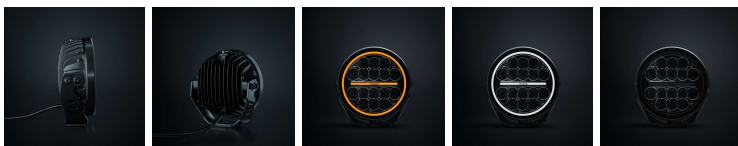

Part No. 270985A

SIBERIA XPA DRIVING LIGHT 7"

SIBERIA XPA DRIVING LIGHT 7"

WHITE / AMBER POS. | HELLO FUNC. | DT-4PIN

With more than 5700 incredible actual lumens and over 660-meter range in Xperience mode, the Siberia XPA 7" will light up the darkest night with its extended beam pattern.

[Read more](#)

Voltage (DC)	10-40 V DC	Material housing/chassi	Aluminium
Consumption	77 W	Material lens	Polycarbonate
Functions	Amber Pos., Xperience mode, E-approved mode, Warm White pos.	Length	178 mm
Consumption specific function	White pos. 5.5W, Amber pos. 5.5W, E-mode 22W, X-mode 77W	Depth	78.2 mm
Actual lumen	5710 lm	Height	178 mm
1 lux @	662 m	Height including bracket	194.1 mm
Color temperature	5700 K	IP-class	IP68/69K
Beam pattern	Extended Beam	Operating temperature	-30° · +65 °C
Connection	DT-4PIN	E-approved	Yes
Cable length	550 mm	ECE approval	R10.06, R148, R149
Color lens	Clear	Reference number	20
Color LED's	White Amber		