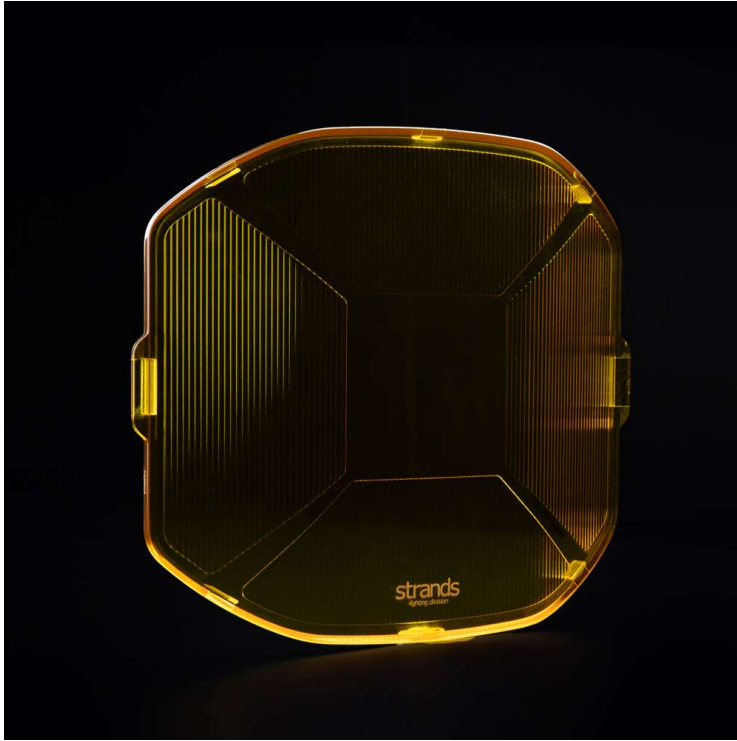

Part No. 270966

SIBERIA X LENS COVER YELLOW FLOOD 9"

SIBERIA X LENS COVER YELLOW FLOOD 9"

STONE CHIP COVER | YELLOW

To further customize your Siberia X, you can choose between different lens covers to suit your adventure. Just click the cover into place, and you're ready to go.

[Read more](#)

1 lux @
Color lens
Material lens
Length

607 m
Yellow
Polycarbonate
207.4 mm

Depth
Height
E-approved

32.6 mm
181.6 mm
No