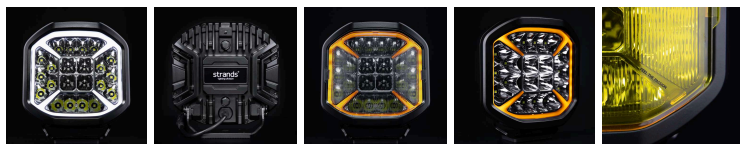

# SIBERIA X DRIVING LIGHT 7"

✓ CISPR25

✓ 600 M

✓ IP69K

## SIBERIA X DRIVING LIGHT 7"

WHITE / AMBER POS. | HELLO FUNC. | DT-4PIN

With 7430 actual lumens and a range of over 600 meters in Xperience mode, the X 7" driving light will light up the darkest roads.

[Read more](#)

<b>Voltage (DC)</b>	10-32 V DC	<b>Material lens</b>	Polycarbonate
<b>Consumption</b>	96 W	<b>Length</b>	173.4 mm
<b>Functions</b>	Amber Pos., White pos., Xperience mode, E-approved mode, Hello function, Logo light	<b>Depth</b>	83.3 mm
<b>Consumption specific function</b>	White pos. 6W, E-mode 22W, X-mode 96W, Amber pos. 7W	<b>Height</b>	169.9 mm
<b>Actual lumen</b>	7430 lm	<b>Height including bracket</b>	191.6 mm
<b>1 lux @</b>	620 m	<b>IP-class</b>	IP68/69K
<b>Color temperature</b>	5700 K	<b>Operating temperature</b>	-30 · +65 °C
<b>Beam pattern</b>	Extended Beam	<b>E-approved</b>	Yes
<b>Connection</b>	DT-4PIN	<b>ECE approval</b>	R10.06, R148, R149
<b>Cable length</b>	150 mm	<b>Reference number</b>	20