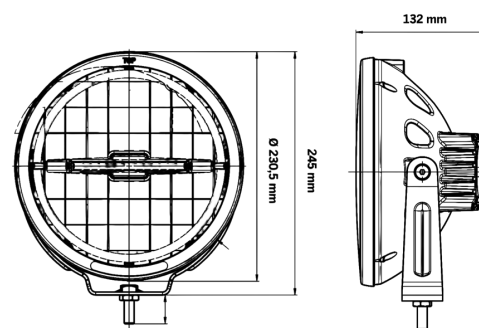

# AMBASSADOR DARK EDITION DRIVING LIGHT 9"

✓ 1 LUX @ 377 M

✓ IP68

✓ 10-32V

[Read more](#)

<b>Voltage (DC)</b>	10-32 V DC
<b>Consumption</b>	67 W
<b>Functions</b>	Amber Pos., White pos., Driving beam
<b>Consumption specific function</b>	Driving 67W, Amber pos. 2.5W, White pos. 2W
<b>Actual lumen</b>	1948 lm
<b>1 lux @</b>	377 m
<b>Color temperature</b>	5700 K
<b>Beam pattern</b>	Optimized beam
<b>Connection</b>	Cable
<b>Cable length</b>	3000 mm

<b>Color lens</b>	Clear
<b>Color LED's</b>	White   Amber
<b>Material housing/chassi</b>	Aluminium
<b>Material lens</b>	Polycarbonate
<b>Depth</b>	132 mm
<b>Height including bracket</b>	245 mm
<b>IP-class</b>	IP66/68
<b>Operating temperature</b>	-40 · +40 °C
<b>E-approved</b>	No
<b>ECE approval</b>	R10.05