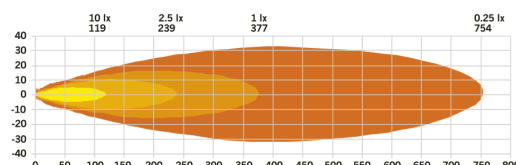

[Read more](#)

<b>Voltage (DC)</b>	10-32 V DC
<b>Consumption</b>	67 W
<b>Functions</b>	Amber Pos., White pos., Driving beam
<b>Consumption specific function</b>	Driving 67W, Amber pos. 2.5W, White pos. 2W
<b>Actual lumen</b>	1948 lm
<b>1 lux @</b>	377 m
<b>Color temperature</b>	5700 K
<b>Beam pattern</b>	Optimized beam
<b>Connection</b>	Cable
<b>Cable length</b>	3000 mm