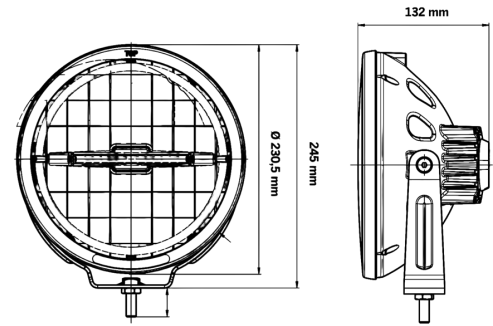

Part No. 270925

AMBASSADOR DARK EDITION DRIVING LIGHT 9"

✓ 1 LUX @ 377 M

✓ IP68

✓ 10-32V

AMBASSADOR DARK EDITION DRIVING LIGHT 9"

WHITE / AMBER POS. | TINTED REFLECTORS

The Ambassador Dark Edition driving light 9" is designed for drivers who want premium styling combined with dependable long-range performance.

[Read more](#)

Voltage (DC)	10-32 V DC
Consumption	67 W
Functions	Amber Pos., White pos., Driving beam
Consumption specific function	Driving 67W, Amber pos. 2.5W, White pos. 2W
Actual lumen	1948 lm
1 lux @	377 m
Color temperature	5700 K
Beam pattern	Optimized beam
Connection	Cable
Cable length	3000 mm

Color lens	Clear
Color LED's	White Amber
Material housing/chassi	Aluminium
Material lens	Polycarbonate
Depth	132 mm
Height including bracket	245 mm
IP-class	IP66/68
Operating temperature	-40 · +40 °C
E-approved	No
ECE approval	R10.05