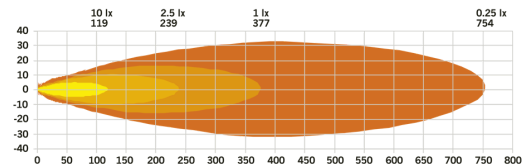

Part No. 270925

AMBASSADOR DARK EDITION DRIVING LIGHT 9"

✓ 1 LUX @ 377 M

✓ IP68

✓ 10-32V

AMBASSADOR DARK EDITION DRIVING LIGHT 9"

WHITE / AMBER POS. | TINTED REFLECTORS

The Ambassador Dark Edition driving light 9" is designed for drivers who want premium styling combined with dependable long-range performance.

[Read more](#)

Voltage (DC)	10-32 V DC
Consumption	67 W
Functions	Amber Pos., White pos., Driving beam
Consumption specific function	Driving 67W, Amber pos. 2.5W, White pos. 2W
Actual lumen	1948 lm
1 lux @	377 m
Color temperature	5700 K
Beam pattern	Optimized beam
Connection	Cable
Cable length	3000 mm

Color lens	Clear
Color LED's	White Amber
Material housing/chassi	Aluminium
Material lens	Polycarbonate
Depth	132 mm
Height including bracket	245 mm
IP-class	IP66/68
Operating temperature	-40 · +40 °C
E-approved	No
ECE approval	R10.05