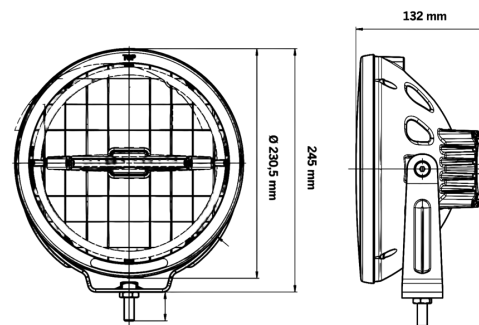

Part No. 270924

AMBASSADOR LIMITED EDITION DRIVING LIGHT 9"

AMBASSADOR LIMITED EDITION DRIVING LIGHT 9"

WHITE / AMBER POS. | YELLOW LENS

The top choice for the driver in search of the perfect balance of form and function. The Ambassador driving light has a clean, refined design and a massive output.

[Read more](#)

Voltage (DC)	10-32 V DC
Consumption	67 W
Functions	Amber Pos., White pos., Driving beam
Consumption specific function	Driving 67W, White pos. 2.5W, Amber pos. 2.5W
Actual lumen	3879 lm
1 lux @	588 m
Color temperature	4500 K
Beam pattern	Extended Beam
Connection	Cable
Cable length	3000 mm

Color lens	Yellow
Color LED's	White Amber
Material housing/chassi	Aluminium
Material lens	Polycarbonate
Depth	132 mm
Height including bracket	245 mm
IP-class	IP66/68
Operating temperature	-40 · +40 °C
E-approved	No
ECE approval	R10.05