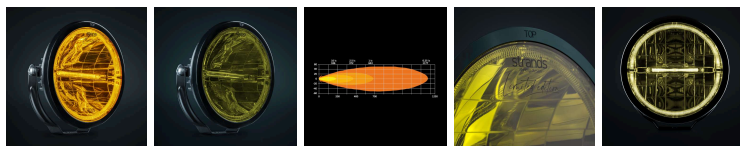

Part No. 270924

AMBASSADOR LIMITED EDITION DRIVING LIGHT 9"

AMBASSADOR LIMITED EDITION DRIVING LIGHT 9"

WHITE / AMBER POS. | YELLOW LENS

The top choice for the driver in search of the perfect balance of form and function. The Ambassador driving light has a clean, refined design and a massive output.

[Read more](#)

Voltage (DC)	10-32 V DC
Consumption	67 W
Functions	Amber Pos., White pos., Driving beam
Consumption specific function	Driving 67W, White pos. 2.5W, Amber pos. 2.5W
Actual lumen	3879 lm
1 lux @	588 m
Color temperature	4500 K
Beam pattern	Extended Beam
Connection	Cable
Cable length	3000 mm

Color lens	Yellow
Color LED's	White Amber
Material housing/chassi	Aluminium
Material lens	Polycarbonate
Depth	132 mm
Height including bracket	245 mm
IP-class	IP66/68
Operating temperature	-40 · +40 °C
E-approved	No
ECE approval	R10.05