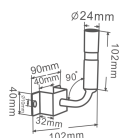

Part No. 270454

POLE MOUNT ROTARY 360°

POLE MOUNT ROTARY 360°

[Read more](#)

E-approved

No