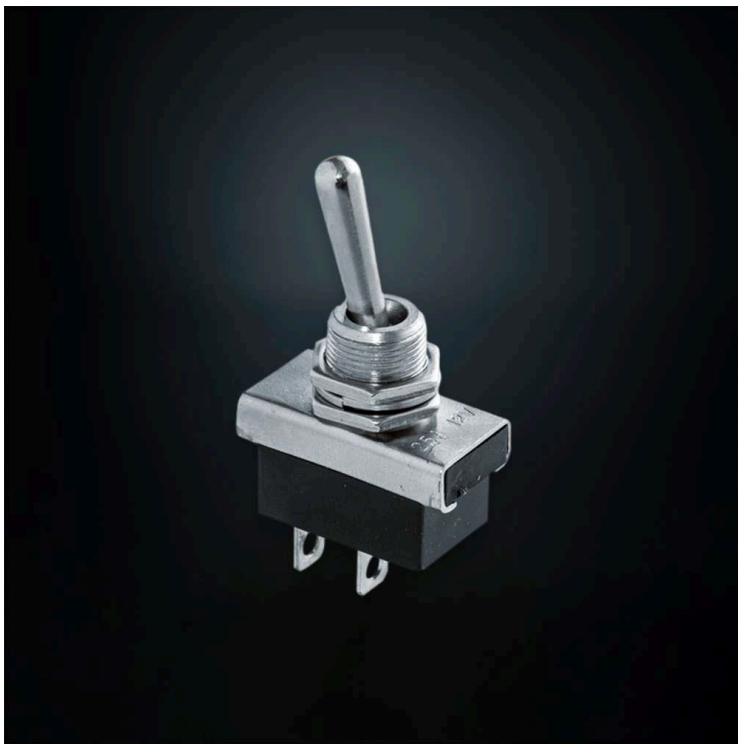

Part No. 20AK895

ON/OFF HEAVY DUTY 1-POLE

ON/OFF HEAVY DUTY 1-POLE

FITS IN HOLE: 12.5MM

[Read more](#)

E-approved

No