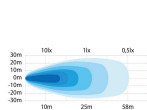

Voltage (DC)	10-32 V DC
Consumption	7.5 W
Actual lumen	648 lm
1 lux @	25 m
Color temperature	5700 K
Beam pattern	Flood beam
Connection	Cig plug | AC-adapter
Cable length	1030 mm
Color lens	Clear
Color LED's	White | Amber

Material housing/chassi	Aluminium
Material lens	Acrylic
Length	105 mm
Depth	105 mm
Height	153 mm
Height including bracket	201 mm
IP-class	IP65
Operating temperature	-30 - +50 °C
E-approved	No