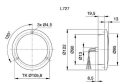

Part No. TD44500

JOKON 3 FUNC. TAIL LIGHT

JOKON 3 FUNC. TAIL LIGHT

A stylish, three-function Jokon tail light. It consumes only 10 W, featuring tail, brake, and indicator lights. It measures 122 mm in diameter with a 45 mm CC.

[Read more](#)

Voltage (DC)	24 V DC
Consumption	10 W
Functions	Indicator, Brake light, Tail light
Cable length	500 mm
Color lens	Clear
Material housing/chassi	ABS

Material lens	PMMA
Depth	32.5 mm
CC	45 mm
IP-class	IP67
E-approved	No
ECE approval	R10